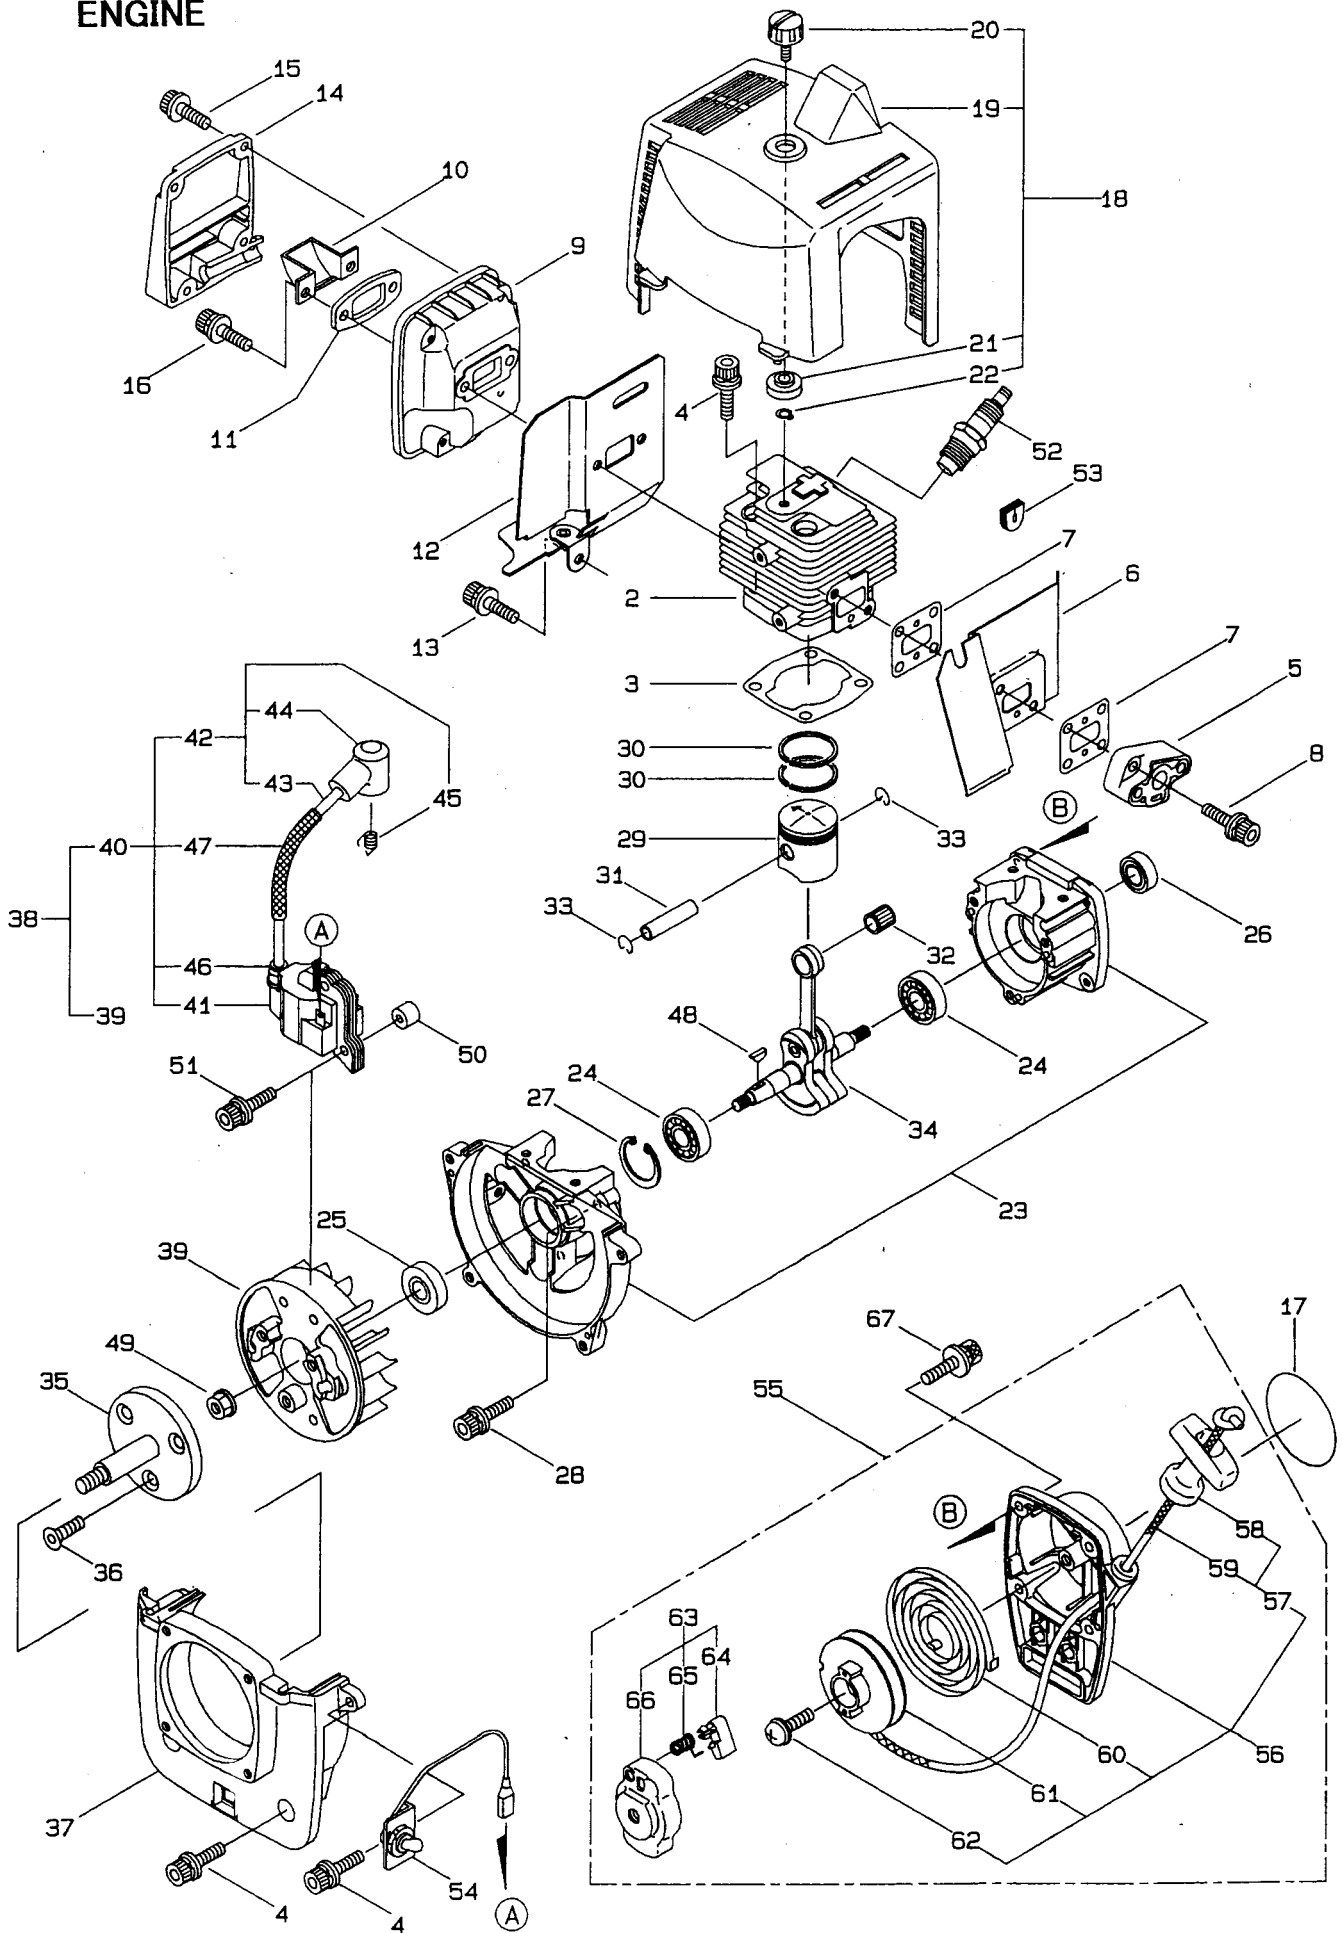

2.MP2532E2 ENGINE

Ref.No.	Part No.	Part Name	Q'ty	Remarks
2-1	850003	Engine	1	AE320/74
2-2	261360	Cylinder	1	New gasket required
2-3	262201	Gasket	1	
2-4	261250	Cap Screw	8	M5x20
2-5	261938	Insulator	1	New gasket required
2-6	261364	Air Duct	1	
2-7	261171	Gasket	2	
2-8	265924	Cap Screw	2	M5x25
2-9	261825	Muffler Body	1	New muffler cover required
2-10	261368	Deflector	1	
2-11	261986	Deflector Plate	1	
2-12	261833	Gasket	1	
2-13	261607	Cap Screw	1	M5x16
2-14	261372	Muffler Cover	1	New muffler body required
2-15	261250	Cap Screw	4	M5x20
2-16	261246	Cap Screw	2	M5x25
2-17	264525	Label	1	MARUYAMA
2-18	265304	Top Cover Ass'y	1	Incl.19-22
2-19	265305	Top Cover	1	
2-20	261018	Knob	1	
2-21	261020	Spacer	1	
2-22	261734	Snap Ring	1	#5
2-23	261379	Crankcase	1	
2-24	261384	Bearing	2	#6201C3
2-25	261385	Oil Seal	1	ISCD12327
2-26	261386	Oil Seal	1	ISCD12227
2-27	016732	Snap Ring	1	#32
2-28	261612	Cap Screw	3	M5x30
2-29	266980	Piston	1	
2-30	261390	Piston Ring	2	(2)Required
2-31	261555	Piston Pin	1	7x10x31.5L
2-32	261392	Bearing,Needle	1	KBK10x14x12.5x1
2-33	261393	Clip,Piston Pin	2	
2-34	261395	Crankshaft/Conn.Rod Ass'y	1	
2-35	265311	Shaft	1	
2-36	265312	Screw	3	M6x15
2-37	264104	Fan Cover	1	
2-38	267399	Magneto Ass'y	1	Incl.39-47
2-39	265307	Rotor/Fan	1	
2-40	267173	Ignition Coil Ass'y	1	Incl.41-47
2-41	267174	Coil	1	
2-42	267403	Spark Plug Wire Ass'y	1	Incl.43-45
2-43	267404	Spark Plug Wire	1	
2-44	261074	Plug Boot	1	
2-45	261075	Connector	1