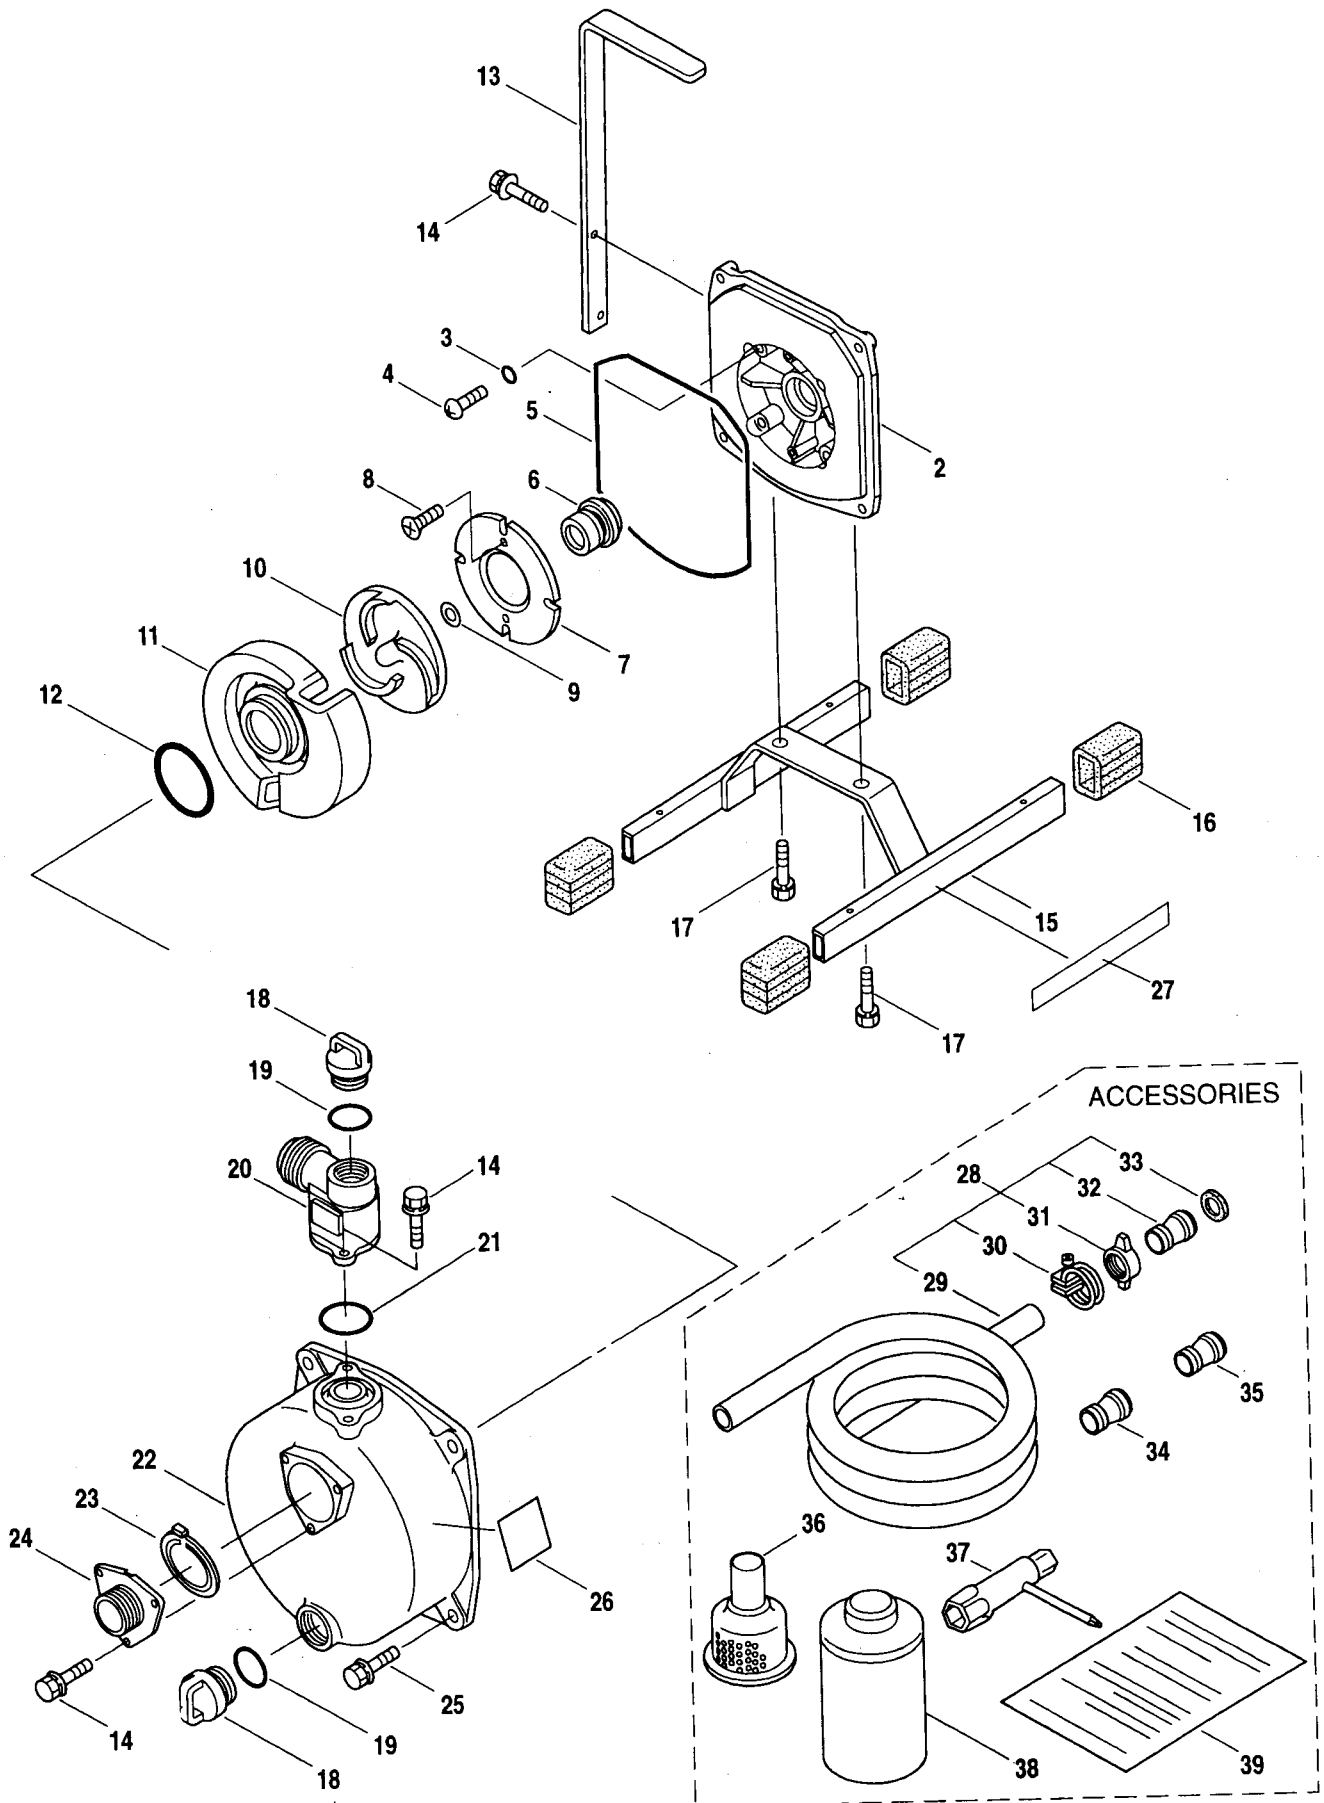

# 1. MP2532E2 MAIN BODY, ACCESSORIES

Ref.No.	Part No.	Part Name	Q'ty	Remarks
1-1	332200	MP2532E2	1	EXPORT
1-2	240750	Casing Cover	1	
1-3	013918	O-Ring	4	S5
1-4	550162	Screw	4	M5x0.8x40
1-5	014070	O-Ring	1	S150
1-6	240002	Mechanical Seal	1	
1-7	240654	Plate	1	
1-8	081709	Screw	2	M4x8
1-9	240760	Spacer	AR	8.5x12xt0.5
1-9	240761	Spacer	AR	8.5x12xt0.3
1-10	240772	Impeller	1	
1-11	240773	Scroll	1	
1-12	027533	O-Ring	1	P42
1-13	240779	Handle	1	
1-14	092519	Bolt	7	M6x16
1-15	240774	Base	1	
1-16	240017	Cushion Rubber	4	
1-17	092513	Bolt	2	M8x16
1-18	240012	Plug	2	M24
1-19	020285	O-Ring	2	P24
1-20	240556	Discharge Port	1	
1-21	014178	O-Ring	1	G35
1-22	240847	Casing	1	
1-23	240554	Check Valve	1	
1-24	240553	Suction Port	1	
1-25	092520	Bolt	4	M6x20
1-26	240776	Label	1	
1-27	120675	Label	1	Warning
1-28	240869	Suction Hose Ass'y	1	Incl.29-33
1-29	240027	Hose	1	25x3m
1-30	240030	Hose Band	3	
1-31	240028	Hose Coupling	2	PF1
1-32	240858	Hose Coupling	2	
1-33	240859	Packing	2	
1-34	240860	Hose Coupling	1	
1-35	240861	Hose Coupling	1	
1-36	240564	Strainer	1	
1-37	210418	Box Spanner	1	13x19x(+)
1-38	022540	Fuel Blending Bottle	1	
1-39	240850	Instruction Manual	1	

# 2.MP2532E2 ENGINE

Ref.No.	Part No.	Part Name	Q'ty	Remarks
2-46	261072	Cap	1	
2-47	267402	Insulator	1	
2-48	261076	Woodruff Key	1	3x10
2-49	261417	Nut,Rotor	1	M8
2-50	261078	Spacer	2	
2-51	261256	Cap Screw	2	M4x25
2-52	261200	Spark Plug	1	NGK BPM6Y
2-53	261202	Grommet	1	
2-54	264846	Switch Ass'y	1	
2-55	261419	Recoil Starter Ass'y	1	Incl.56-66
2-56	261420	Recoil Ass'y	1	Incl.57-62
2-57	261723	Rope Ass'y	1	Incl.58,59
2-58	261725	Starter Grip	1	
2-59	261724	Starter Rope	1	3x890L
2-60	261721	Spiral Spring	1	
2-61	261720	Pulley	1	
2-62	262922	Screw	1	
2-63	263475	Starter Pawl Ass'y	1	Incl.64-66
2-64	263477	Pawl	1	
2-65	261728	Return Spring	1	
2-66	263476	Pawl Case	1	
2-67	261257	Cap Screw	4	M4x16