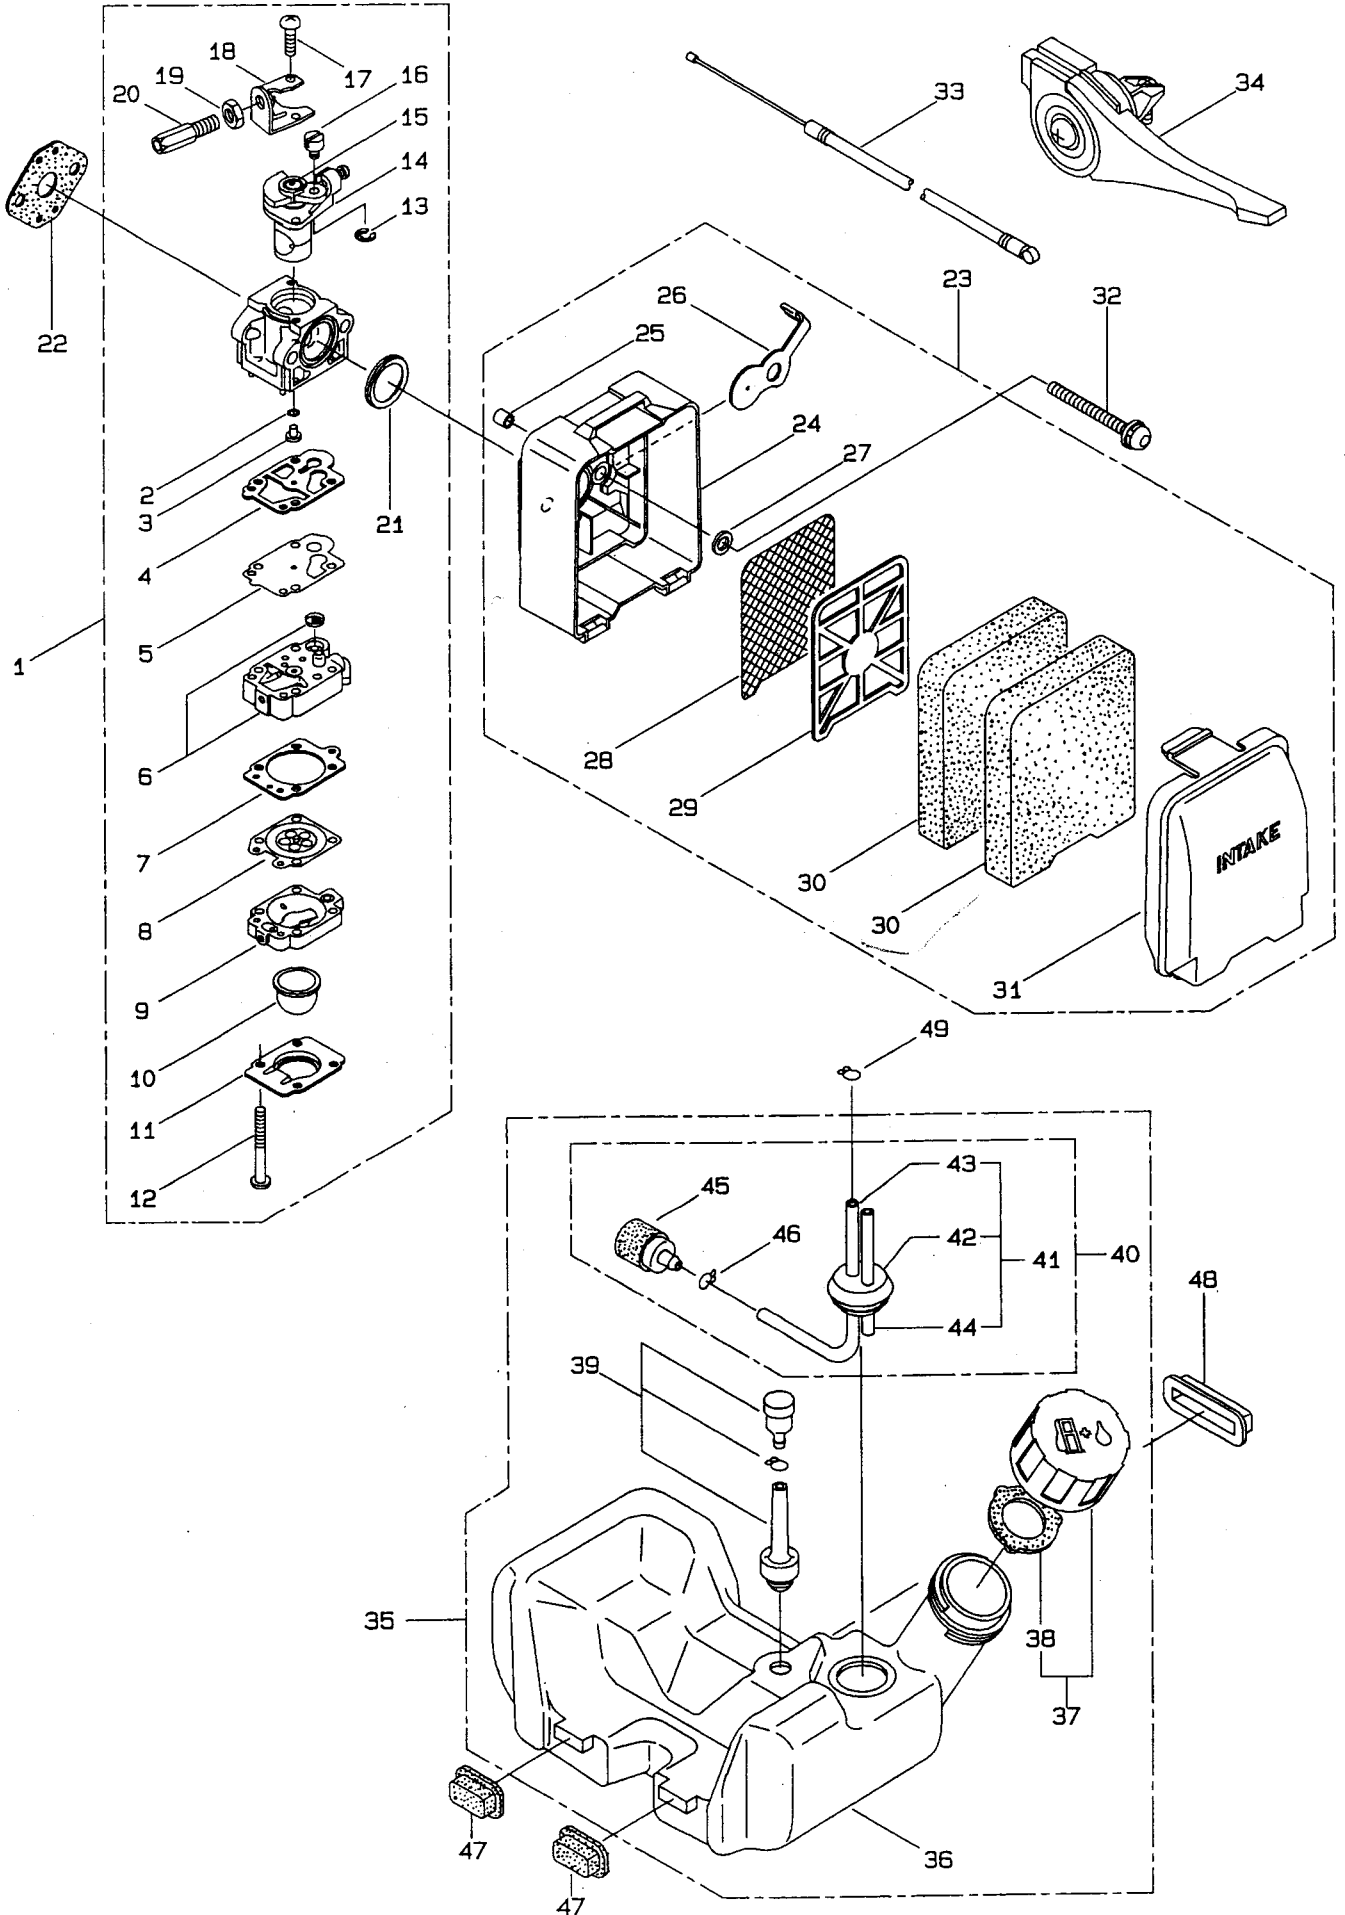

3.MP2532E2
CARBURETOR, FUEL TANK

Ref.No.	Part No.	Part Name	Q'ty	Remarks
3-1	265313	Carburetor Ass'y	1	Incl.2-21 New gasket required
3-2	261871	O-Ring	1	
3-3	262123	Main Jet	1	#44
3-4	262995	Gasket	1	
3-5	262994	Diaphragm,Fuel Pump	1	
3-6	263739	Pump Body	1	
3-7	262993	Gasket	1	
3-8	261873	Diaphragm,Metering	1	
3-9	262991	Purge Body	1	
3-10	261874	Primer Bulb	1	
3-11	262992	Cover Plate	1	
3-12	262996	Screw	4	
3-13	261876	E-Ring	1	
3-14	265448	Throttle Valve Ass'y	1	
3-15	261652	Plug	1	
3-16	261658	Swivel	1	
3-17	261875	Screw	2	
3-18	263250	Bracket	1	
3-19	261878	Nut	1	
3-20	261877	Adapter	1	
3-21	261657	Packing	1	
3-22	261864	Gasket	1	
3-23	265315	Air Filter Ass'y	1	Incl.24-30
3-24	263723	Housing	1	
3-25	263715	Sleeve	2	
3-26	263007	Choke Valve	1	
3-27	263000	Washer	1	
3-28	265314	Screen	1	
3-29	263717	Screen	1	
3-30	263714	Foam Element	2	
3-31	263713	Air Filter Cover	1	
3-32	262720	Cap Screw	2	M5x55
3-33	265316	Cable Comp	1	
3-34	264876	Throttle Trigger	1	
3-35	264749	Fuel Tank Ass'y	1	Incl.36-46
3-36	264752	Fuel Tank	1	
3-37	261584	Fuel Tank Cap Ass'y	1	Incl.38
3-38	261105	Gasket	1	
3-39	261696	Breather Ass'y	1	
3-40	265752	Fuel Pipe Pick-up Ass'y	1	Incl.41-46
3-41	264031	Fuel Pipe Ass'y	1	Incl.42-44
3-42	261115	Grommet	1	
3-43	261690	Fuel Pipe	1	140L
3-44	263038	Return Pipe	1	3x6x85L
3-45	264653	Filter Ass'y	1	
3-46	261117	Clip	1	
3-47	261118	Pad	2	
3-48	261119	Pad	1	
3-49	261117	Clip	1