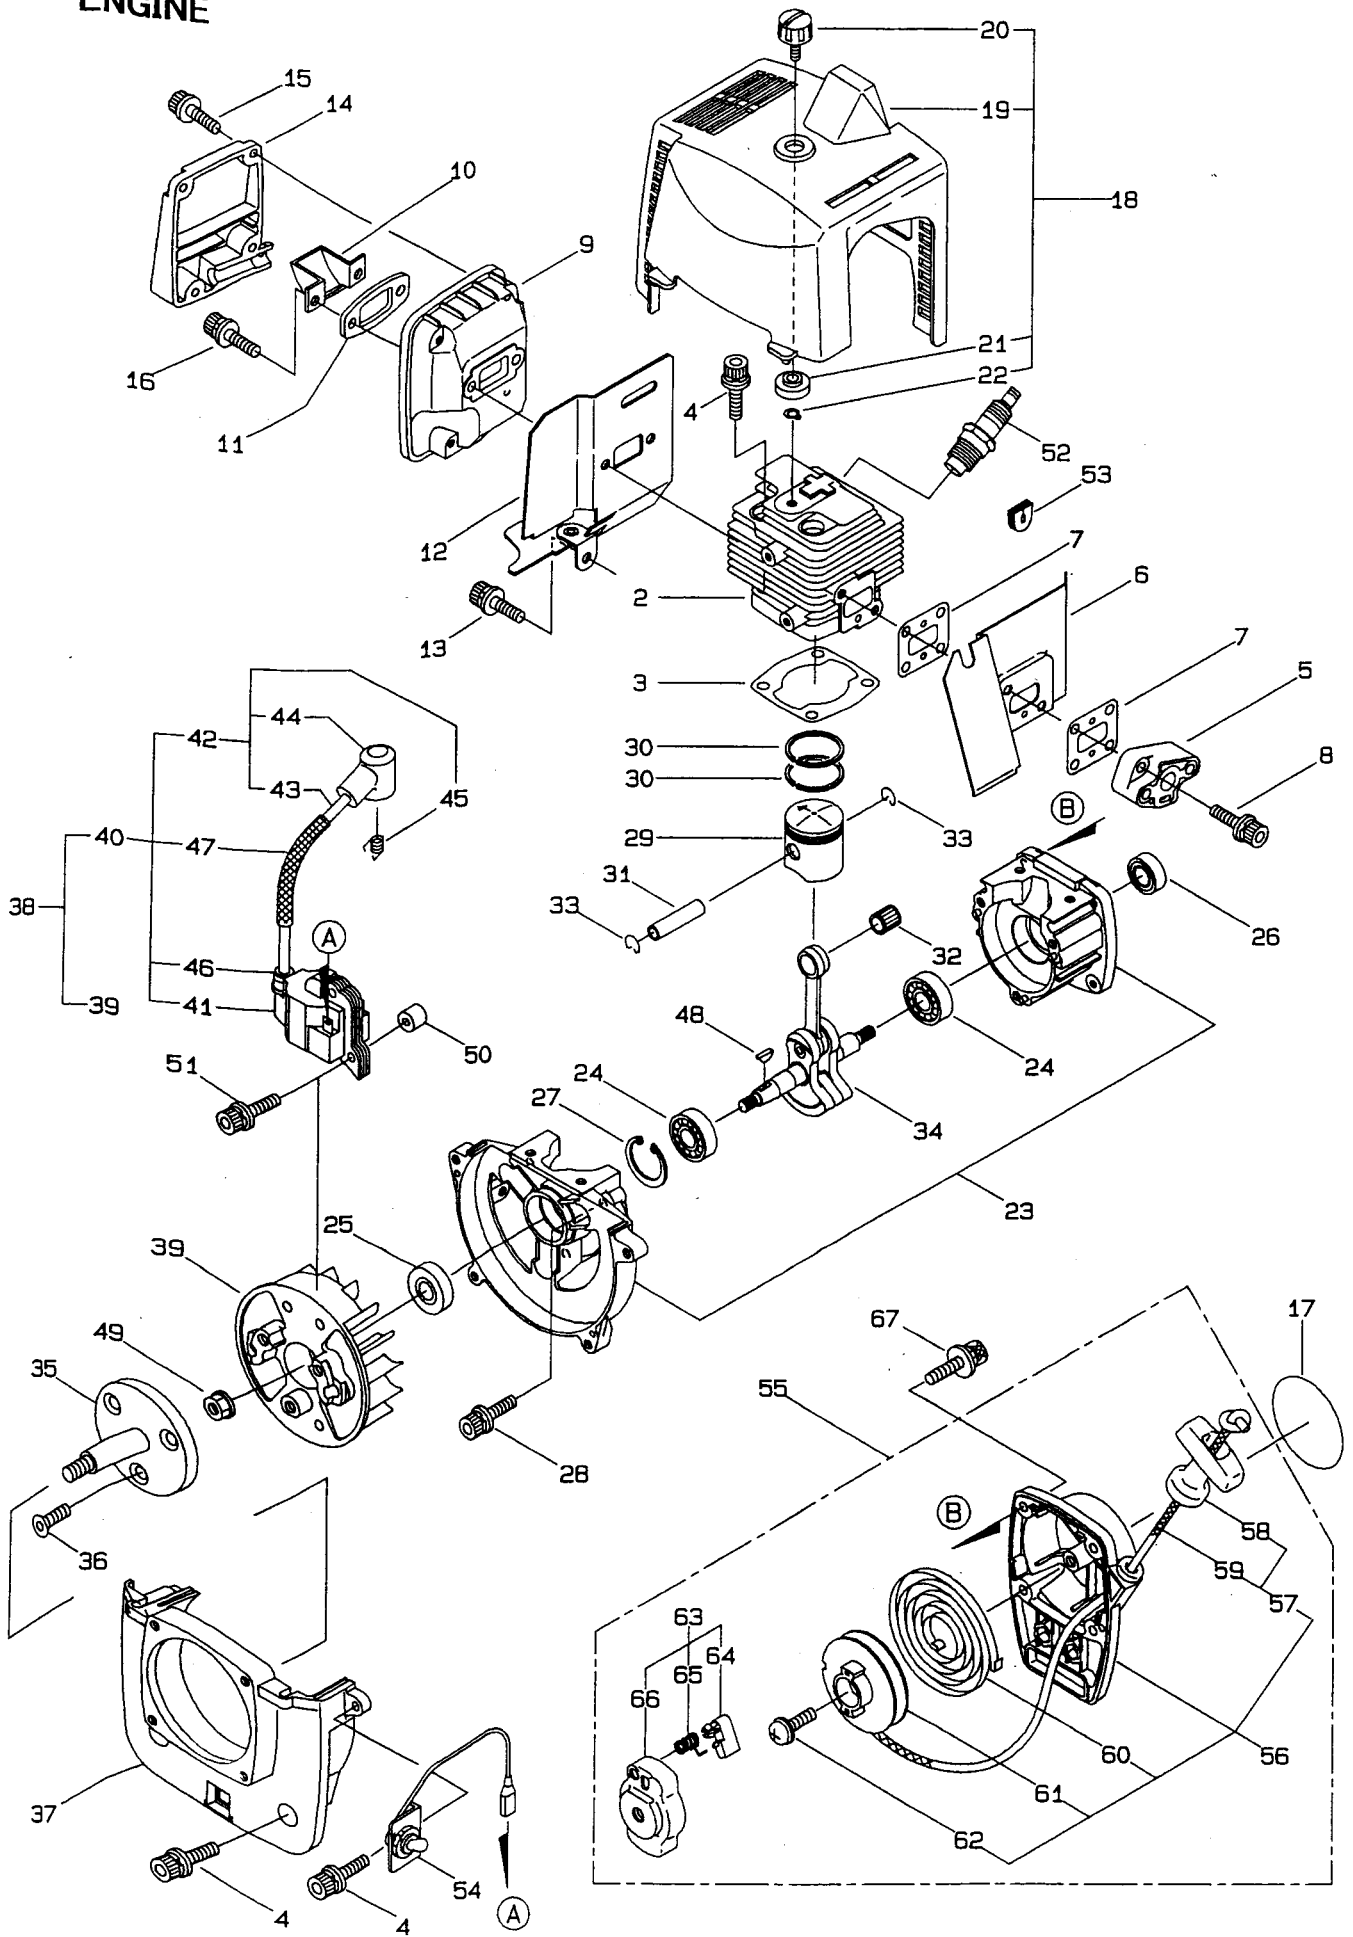

# 1. MP2532E2 MAIN BODY, ACCESSORIES

Ref.No.	Part No.	Part Name	Q'ty	Remarks
1-1	332200	MP2532E2	1	EXPORT
1-2	240750	Casing Cover	1	
1-3	013918	O-Ring	4	S5
1-4	550162	Screw	4	M5x0.8x40
1-5	014070	O-Ring	1	S150
1-6	240002	Mechanical Seal	1	
1-7	240654	Plate	1	
1-8	081709	Screw	2	M4x8
1-9	240760	Spacer	AR	8.5x12xt0.5
1-9	240761	Spacer	AR	8.5x12xt0.3
1-10	240772	Impeller	1	
1-11	240773	Scroll	1	
1-12	027533	O-Ring	1	P42
1-13	240779	Handle	1	
1-14	092519	Bolt	7	M6x16
1-15	240774	Base	1	
1-16	240017	Cushion Rubber	4	
1-17	092513	Bolt	2	M8x16
1-18	240012	Plug	2	M24
1-19	020285	O-Ring	2	P24
1-20	240556	Discharge Port	1	
1-21	014178	O-Ring	1	G35
1-22	240847	Casing	1	
1-23	240554	Check Valve	1	
1-24	240553	Suction Port	1	
1-25	092520	Bolt	4	M6x20
1-26	240776	Label	1	
1-27	120675	Label	1	Warning
1-28	240869	Suction Hose Ass'y	1	Incl.29-33
1-29	240027	Hose	1	25x3m
1-30	240030	Hose Band	3	
1-31	240028	Hose Coupling	2	PF1
1-32	240858	Hose Coupling	2	
1-33	240859	Packing	2	
1-34	240860	Hose Coupling	1	
1-35	240861	Hose Coupling	1	
1-36	240564	Strainer	1	
1-37	210418	Box Spanner	1	13x19x(+)
1-38	022540	Fuel Blending Bottle	1	
1-39	240850	Instruction Manual	1	

# 2.MP2532E2 ENGINE

Ref.No.	Part No.	Part Name	Q'ty	Remarks
2-46	261072	Cap	1	
2-47	267402	Insulator	1	
2-48	261076	Woodruff Key	1	3x10
2-49	261417	Nut,Rotor	1	M8
2-50	261078	Spacer	2	
2-51	261256	Cap Screw	2	M4x25
2-52	261200	Spark Plug	1	NGK BPM6Y
2-53	261202	Grommet	1	
2-54	264846	Switch Ass'y	1	
2-55	261419	Recoil Starter Ass'y	1	Incl.56-66
2-56	261420	Recoil Ass'y	1	Incl.57-62
2-57	261723	Rope Ass'y	1	Incl.58,59
2-58	261725	Starter Grip	1	
2-59	261724	Starter Rope	1	3x890L
2-60	261721	Spiral Spring	1	
2-61	261720	Pulley	1	
2-62	262922	Screw	1	
2-63	263475	Starter Pawl Ass'y	1	Incl.64-66
2-64	263477	Pawl	1	
2-65	261728	Return Spring	1	
2-66	263476	Pawl Case	1	
2-67	261257	Cap Screw	4	M4x16