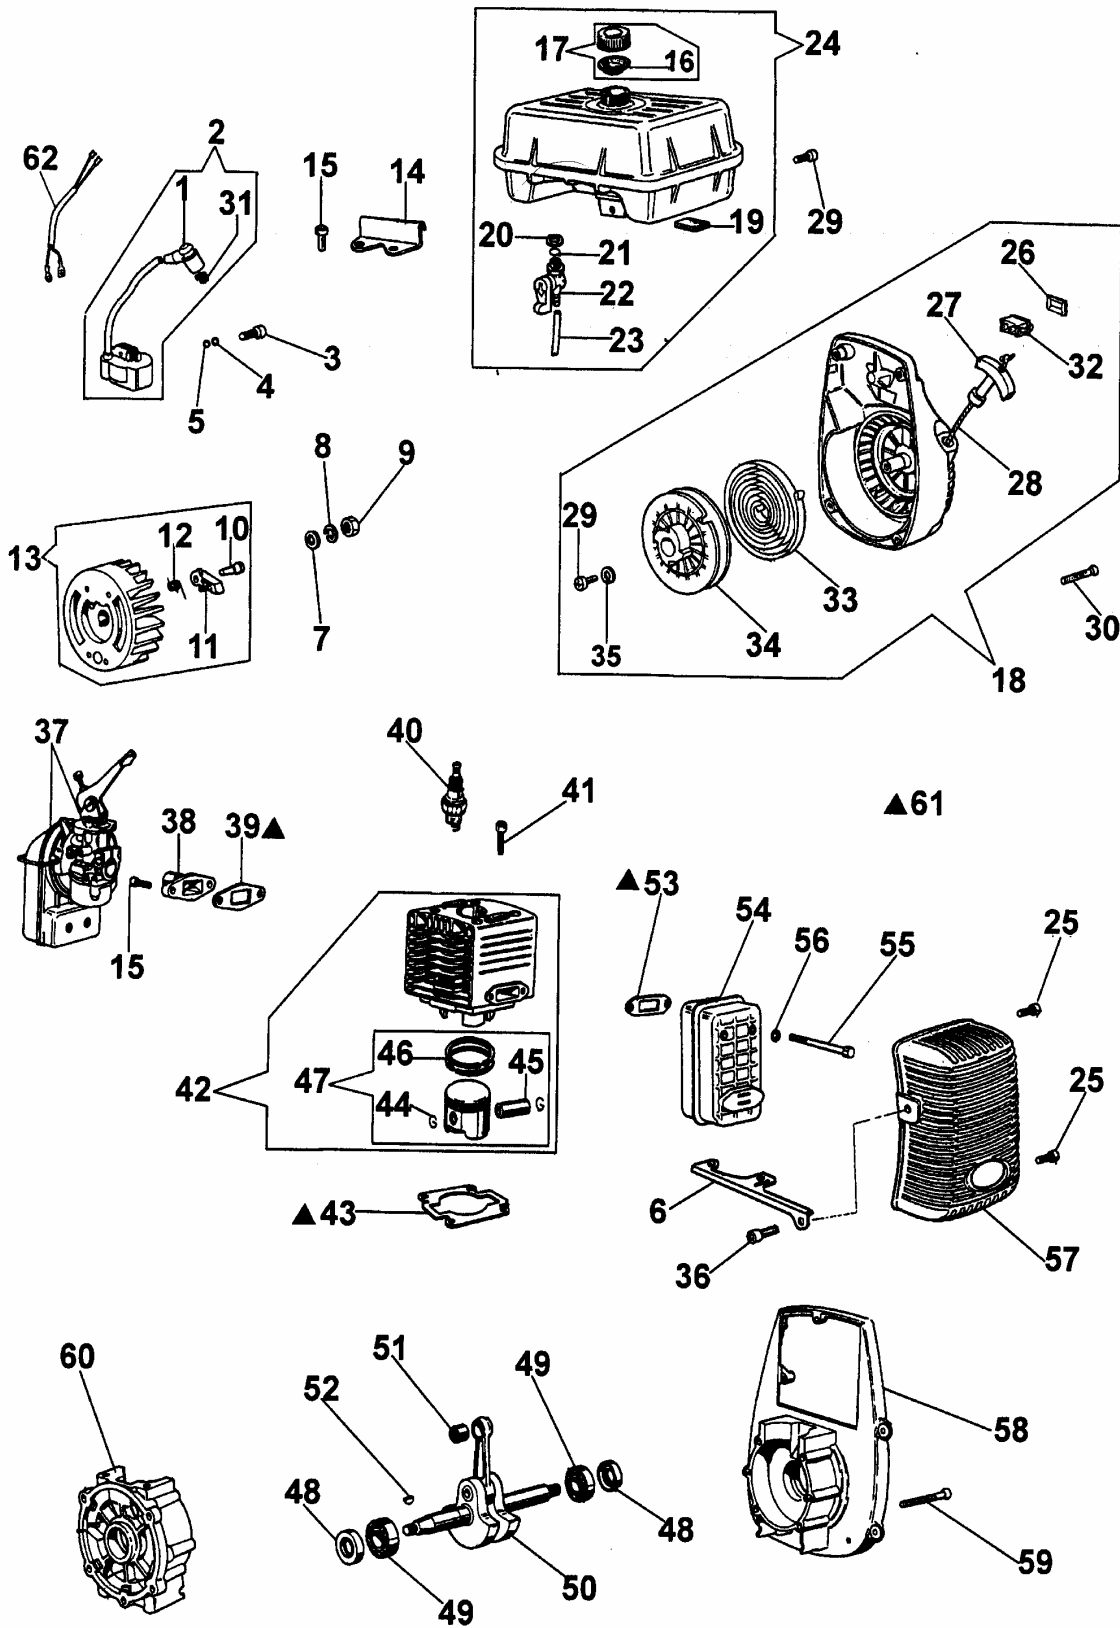

MOTORE - ENGINE
MOTEUR - MOTOR

mod. DW 50SR

ISSA 50

MOTORE - ENGINE
MOTEUR - MOTOR

mod. DW 50SR

ISSA 50