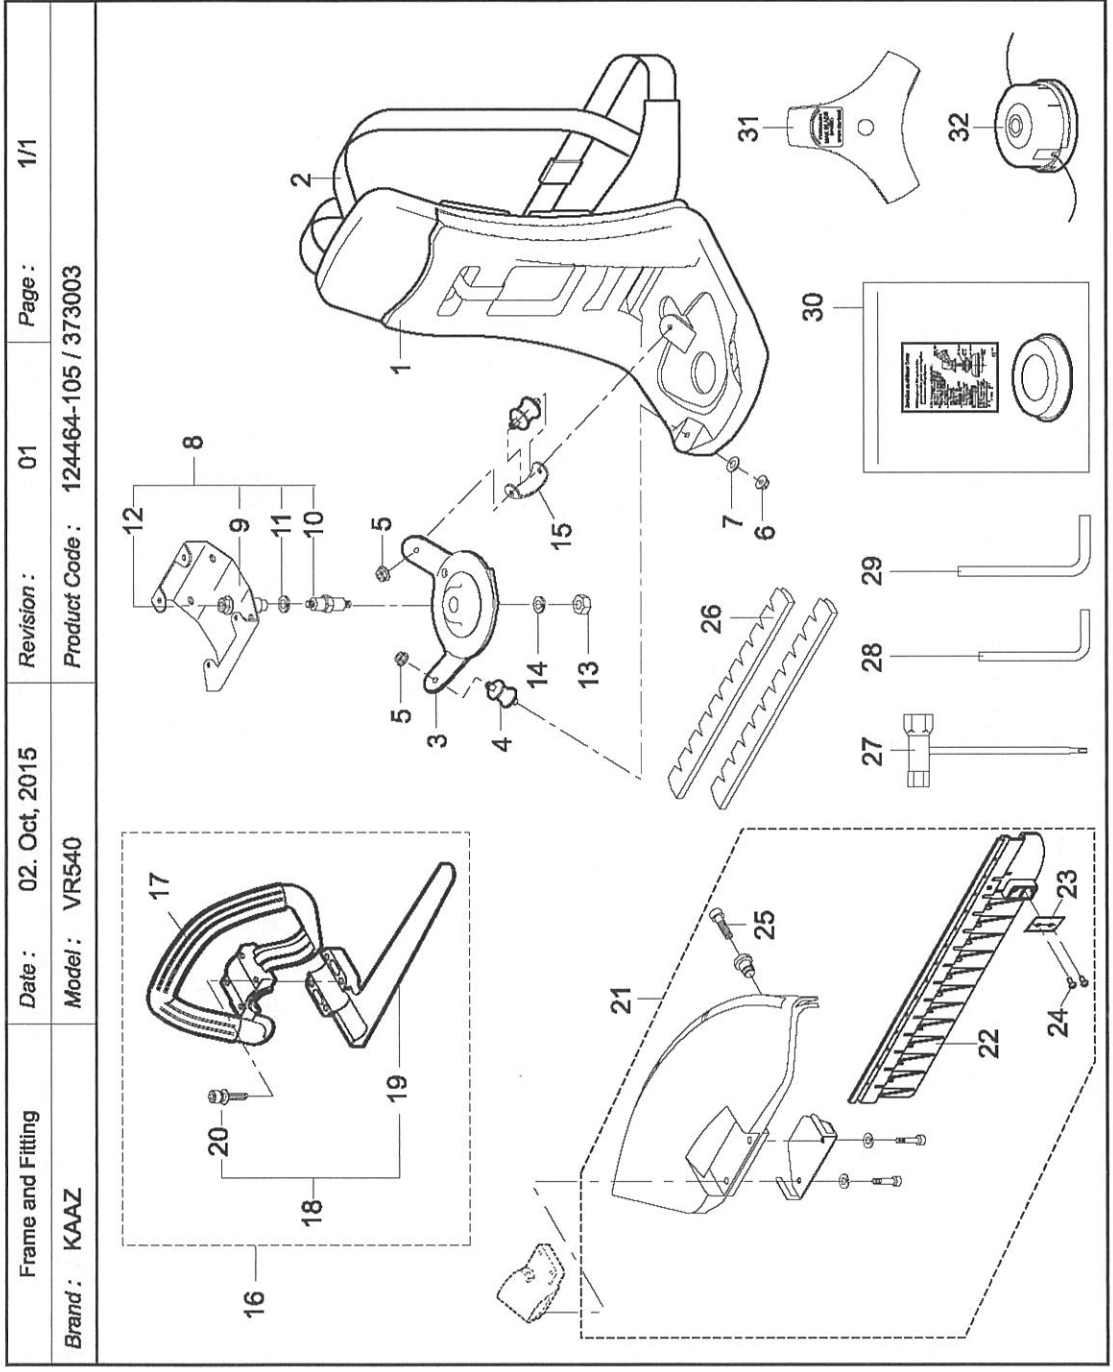

Gear case and Driving apparatus Brand: KAAZ	Date: 28. May, 2012 Model: VR540	Revision: 03 Product Code: 373003 / 124464-105	Page: 1/1
--	-------------------------------------	---	-----------

Frame and Fitting	Date : 02. Oct, 2015	Revision : 01	Page : 1/1
Brand : KAAZ	Model : VR540	Product Code : 124464-105 / 373003	

Frame and Fitting

Brand: KAAZ

P.cd: 124464-105 / 373003

Date: 2-Oct-2015

Revision: 01

(A): VR540

(B):

(C):

Ref.No	Parts.No	Parts.Name	Q'ty			Remarks	Recomm(%) Lot.100
			(A)	(B)	(C)		
1	36122-121	KNAPSACK FRAME	1				1
2	91027-131	KNAPSACK PAD	1				1
3	11121-106-104	SUPPORT C.P.	1				1
4	36005-188	RUBBER	3				1
5	584L0600	U-FLANGE NUT	3				1
6	561L0600	U-HEXAGON NUT	3				1
7	68036-125	WASHER (6.5x18x1.6)	3				1
8	71223-158	SUPPORT ASS'Y	1				1
9	11020-153	ENGINE SUPPORT	1				1
10	31013-114	BASE BOLT	1				1
11	68036-196	WASHER	1				1
12	571L1000	FLANGE NUT	1				1
13	513L1000	HEXAGON NUT	1				1
14	661L1000	SPRING LOCK WASHER	1				1
15	36071-144	BAND	1				1
16	71304-118	SINGLE HANDLE SET	1				1
17	51023-153	SINGLE HANDLE	1				1
18	71138-117	HANDLE BRACKET SET	1				1
19	51116-161	HANDLE BRACKET	1				1
20	416N0535	SOCKET SCREW	4				1
21	71303-132	SAFETY GUARD SET	1				3
22	36068-220	GUARD	1				3
23	91014-185	BLADE	1				3
24	474L0410	(+)TAPPING SCREW	2				3
25	412N0515	SOCKET SCREW	1				3
26	36044-107	BLADE COVER	1				1
27	66006-117	BOX SPANNER (17x19)	1				1
28	66007-103	L WRENCH (4)	1				1
29	66007-104	L WRENCH (5)	1				1
30	71001-124	GRASS COVER SET	1				3
31	91059-277	THEETH SAW (255x3)	1				5
32	71037-181	NYLON CUTTER SET	1				3